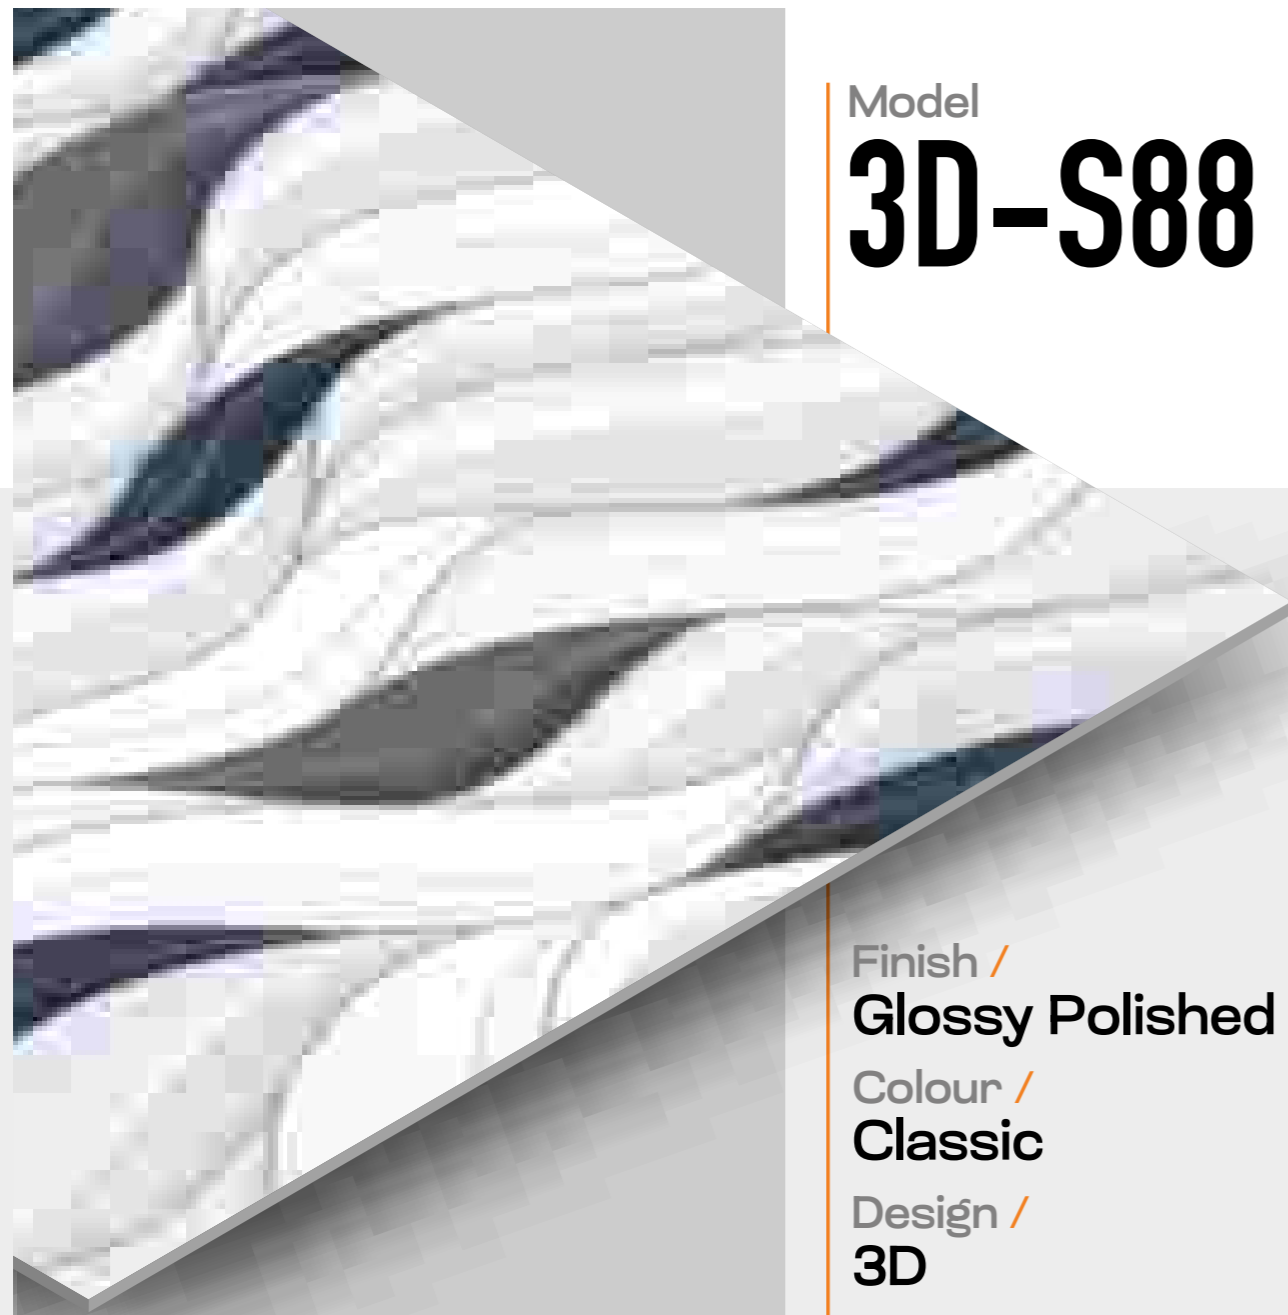

VERTEXA

GRACEFUL EXEMPLAR ILLUSIONS

Model

3D-S88

Finish /
Glossy Polished

Colour /
Classic

Design /
3D