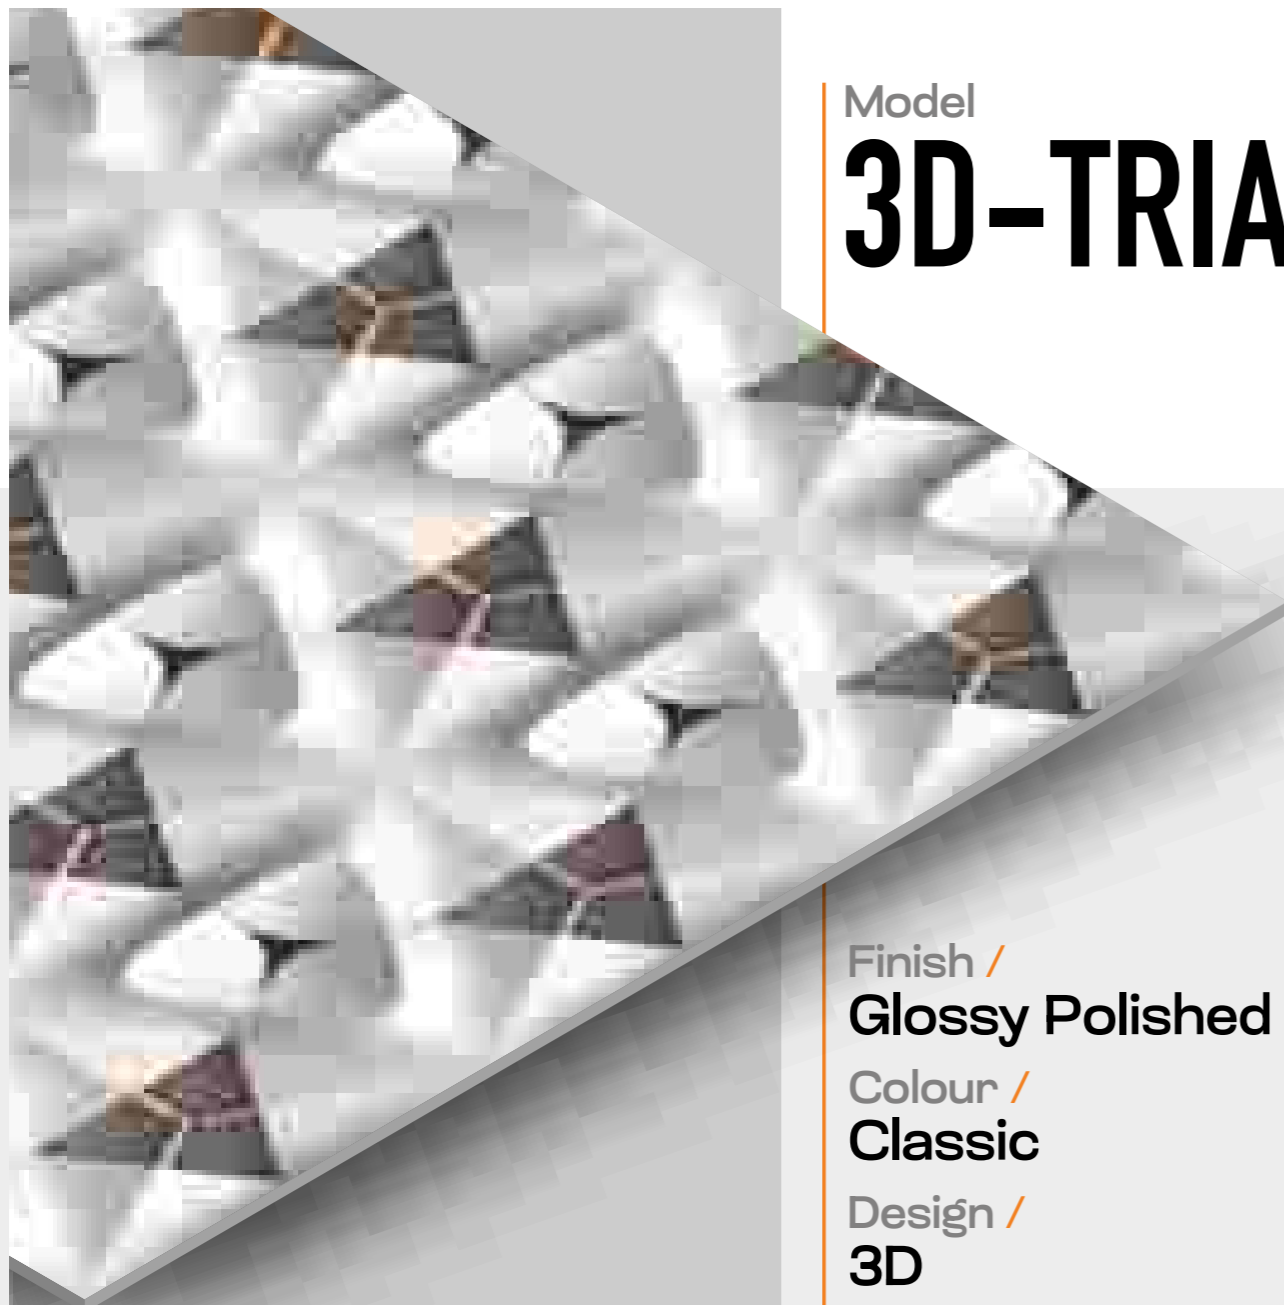

3D-OVAL

Finish /
Glossy Polished

Colour /
Classic

Design /
3D

600X
600MM

Model

3D-TRIANGLE

Finish /
Glossy Polished