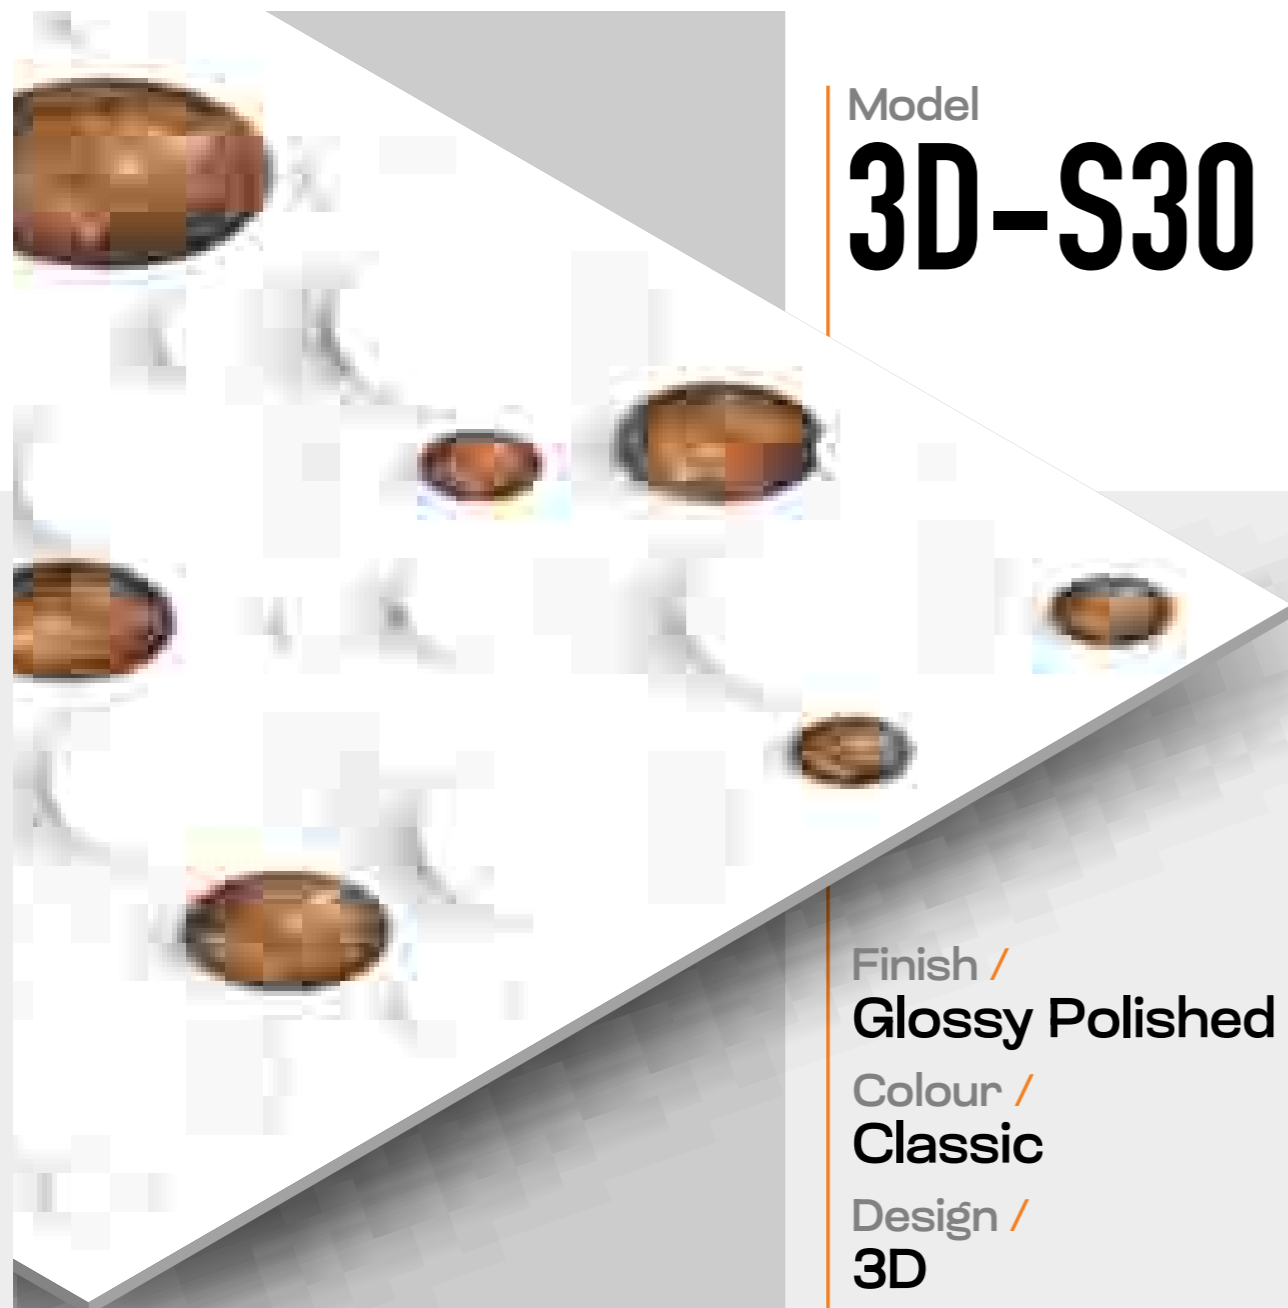

3D-S29

Finish /
Glossy Polished

Colour /
Classic

Design /
3D

**600X
600MM**

VERTEXA

GRACEFUL EXEMPLAR ILLUSIONS

Model