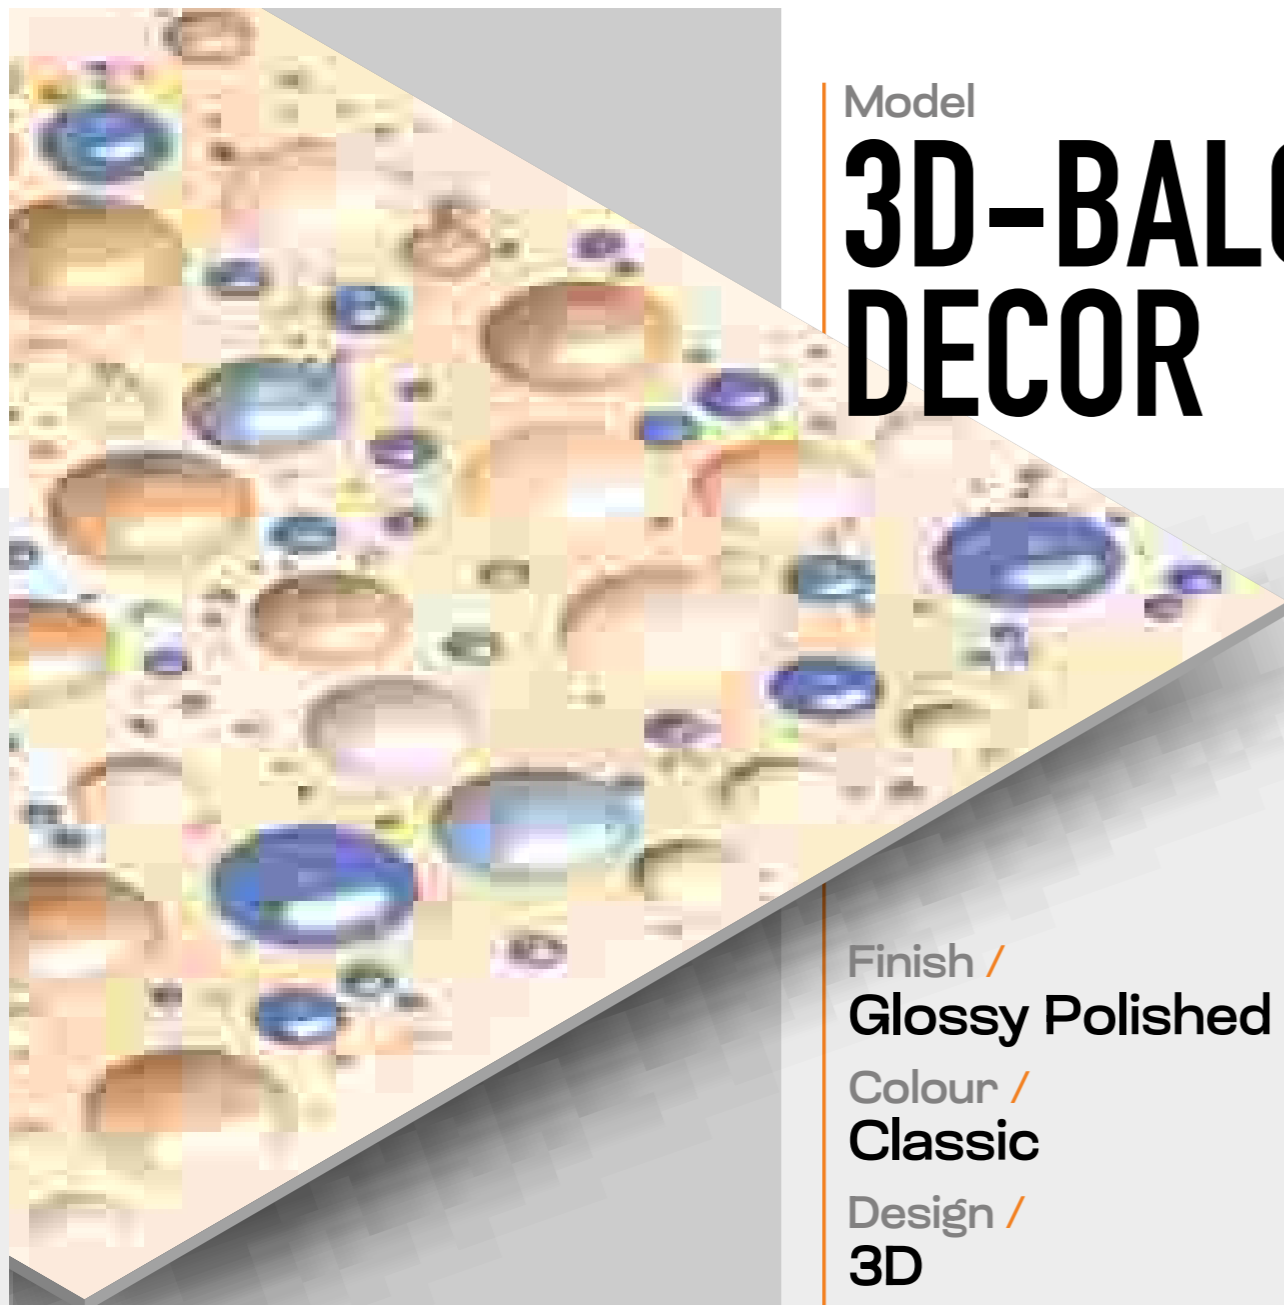

Finish /

Glossy Polished

Colour /

Classic

Design /

3D

**600X
600MM**

Model