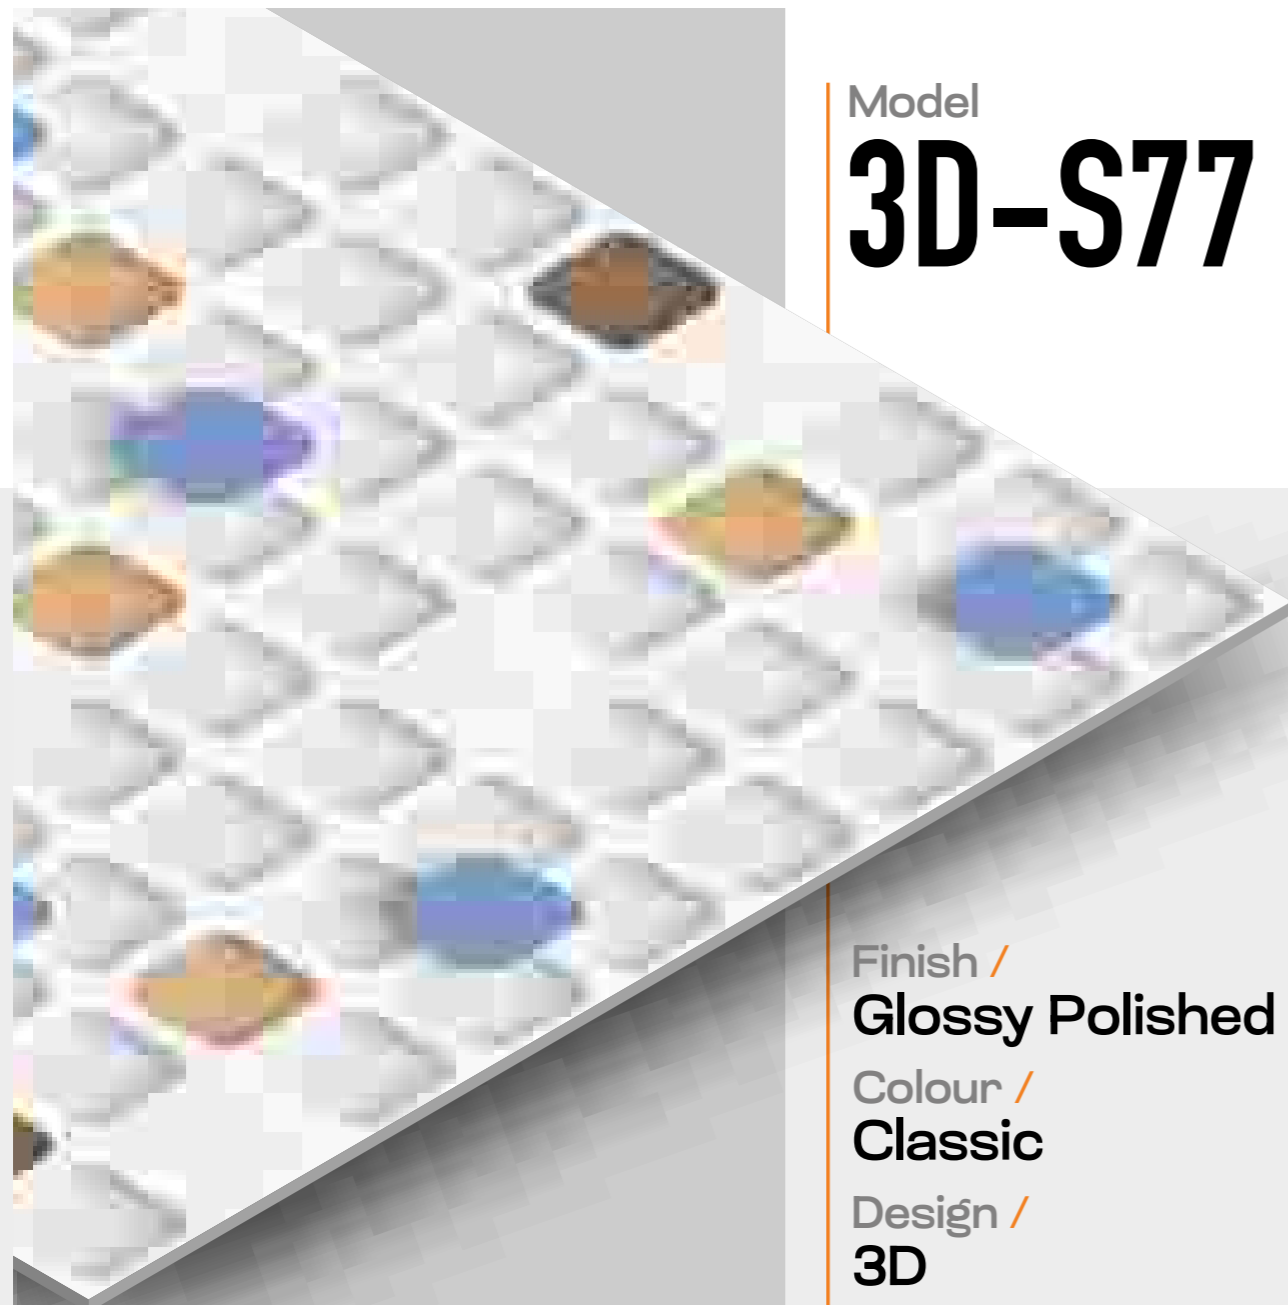

Finish /
Glossy Polished

Colour /
Classic

Design /
3D

600X
600MM

VERTEXA

GRACEFUL EXEMPLAR ILLUSIONS

Model

3D-S77

Finish /

Glossy Polished

Colour /

Classic

Design /

3D

**600X
600MM**

VERTEXA