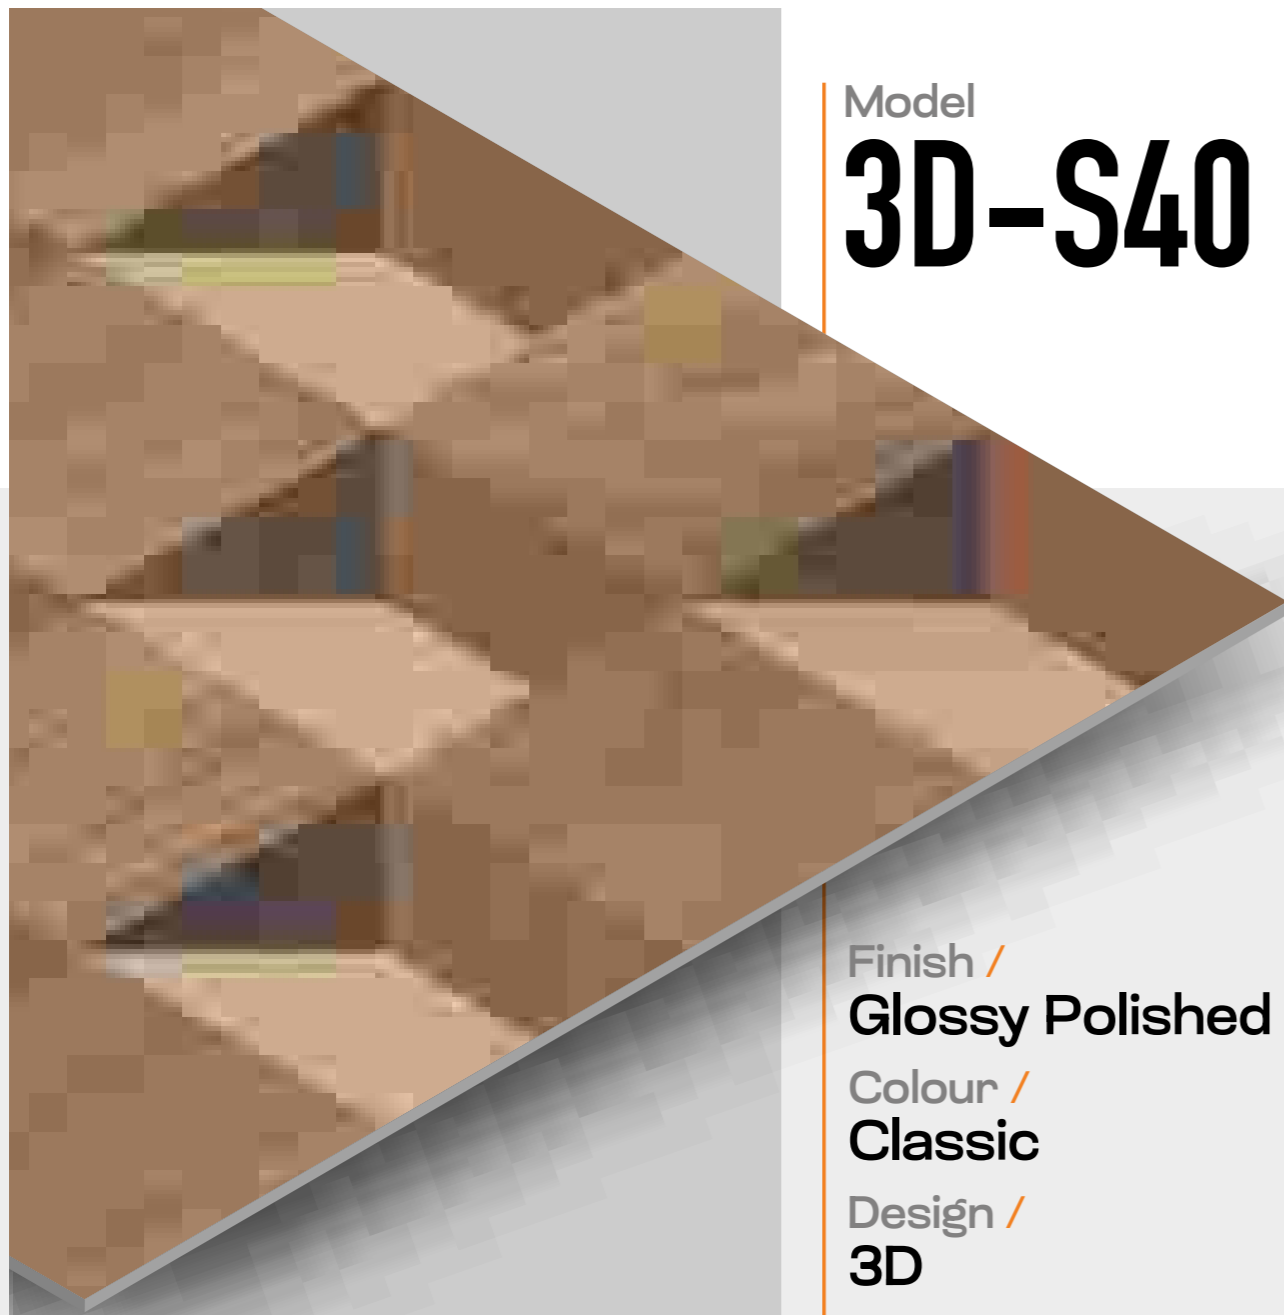

Design /

3D

**600X
600MM**

VERTEXA

GRACEFUL EXEMPLAR ILLUSIONS

Model

3D-S40

Finish /