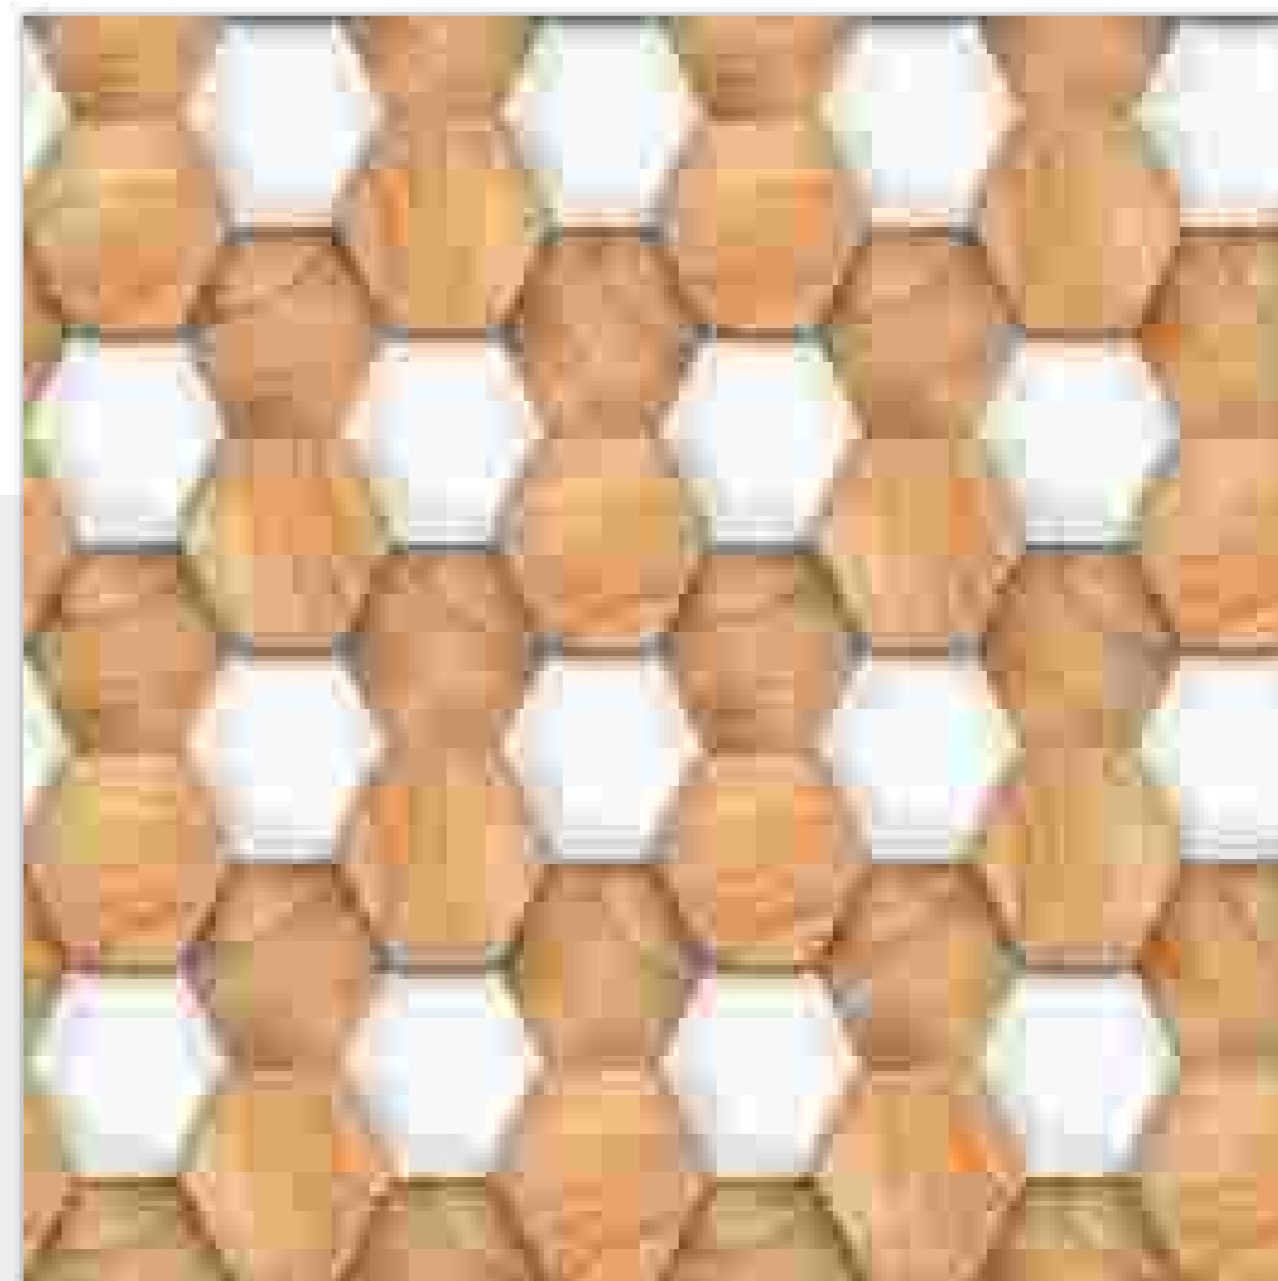

**600X
600MM**

VERTEXA

GRACEFUL EXEMPLAR ILLUSIONS

Model
3D-S25

Finish /
Glossy Polished
Colour /
Classic
Design /
3D

600X
600MM

VERTEXA

GRACEFUL EXEMPLAR ILLUSIONS