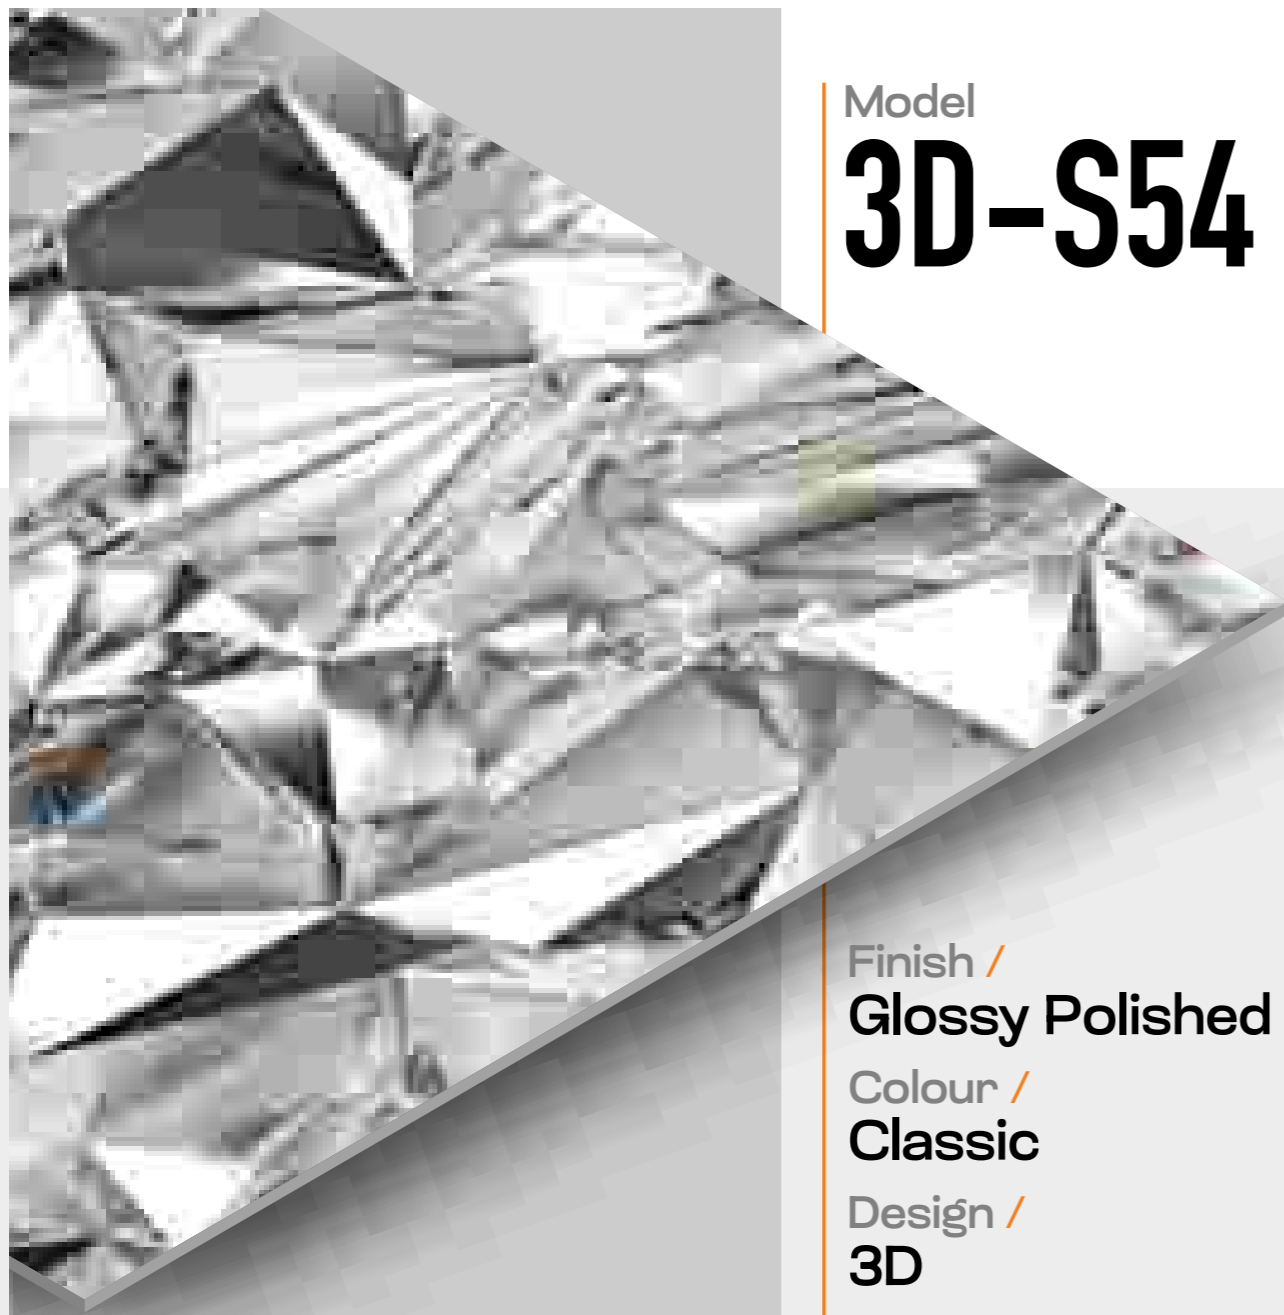

VERTEXA

GRACEFUL EXEMPLAR ILLUSIONS

Model
3D-S54

Finish /
Glossy Polished
Colour /
Classic
Design /
3D