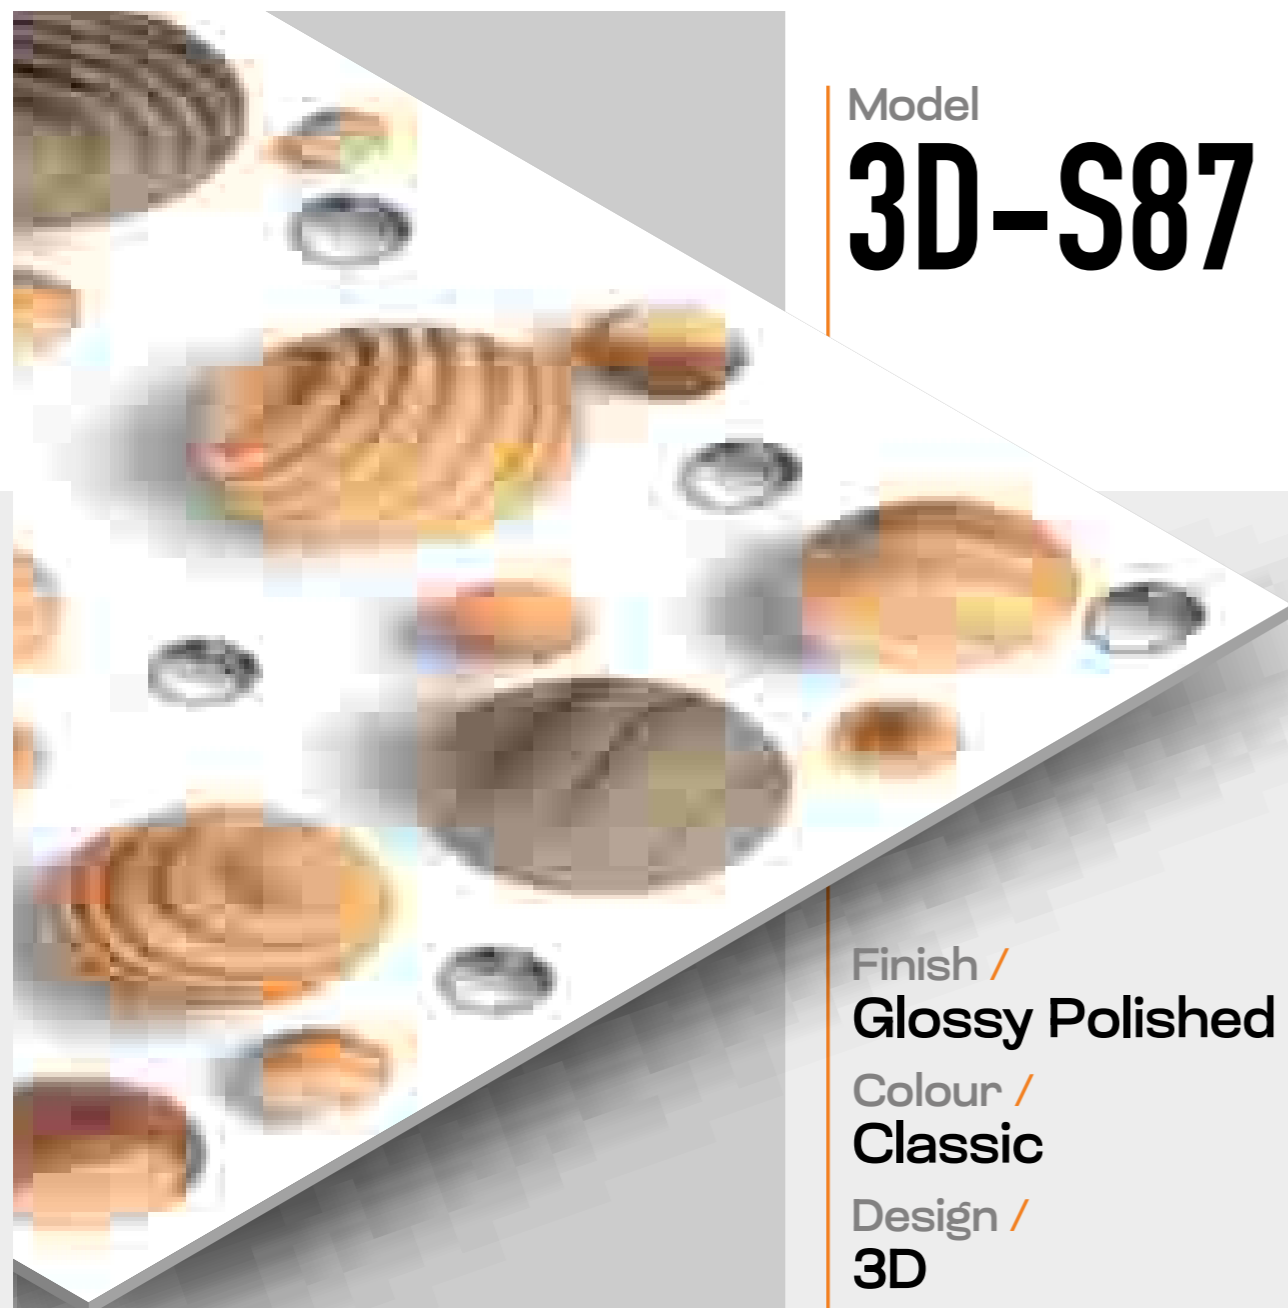

VERTEXA

GRACEFUL EXEMPLAR ILLUSIONS

Model

3D-S87

Finish /
Glossy Polished

Colour /
Classic

Design /
3D