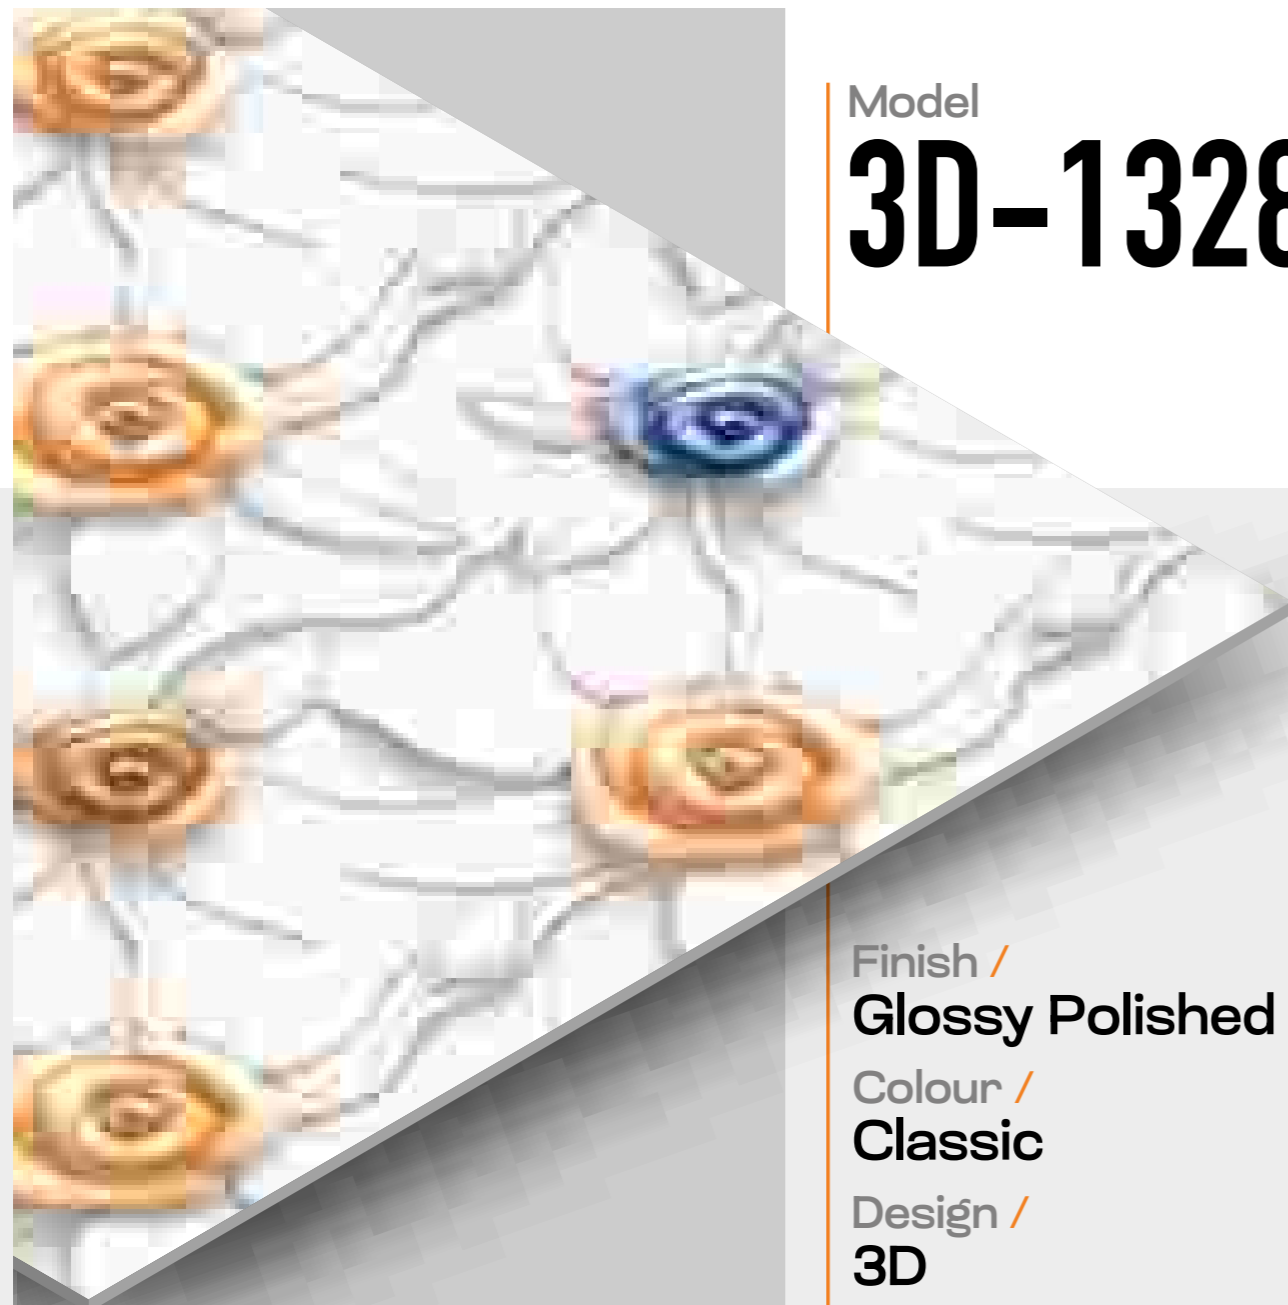

Classic

Design /

3D

**600X
600MM**

VERTEXA

GRACEFUL EXEMPLAR ILLUSIONS

Model
3D-1327

Finish /
Glossy Polished
Colour /
Classic
Design /
3D

600X
600MM

VERTEXA

GRACEFUL EXEMPLAR ILLUSIONS

Model

3D-1328

Finish /
Glossy Polished

Colour /
Classic

Design /
3D