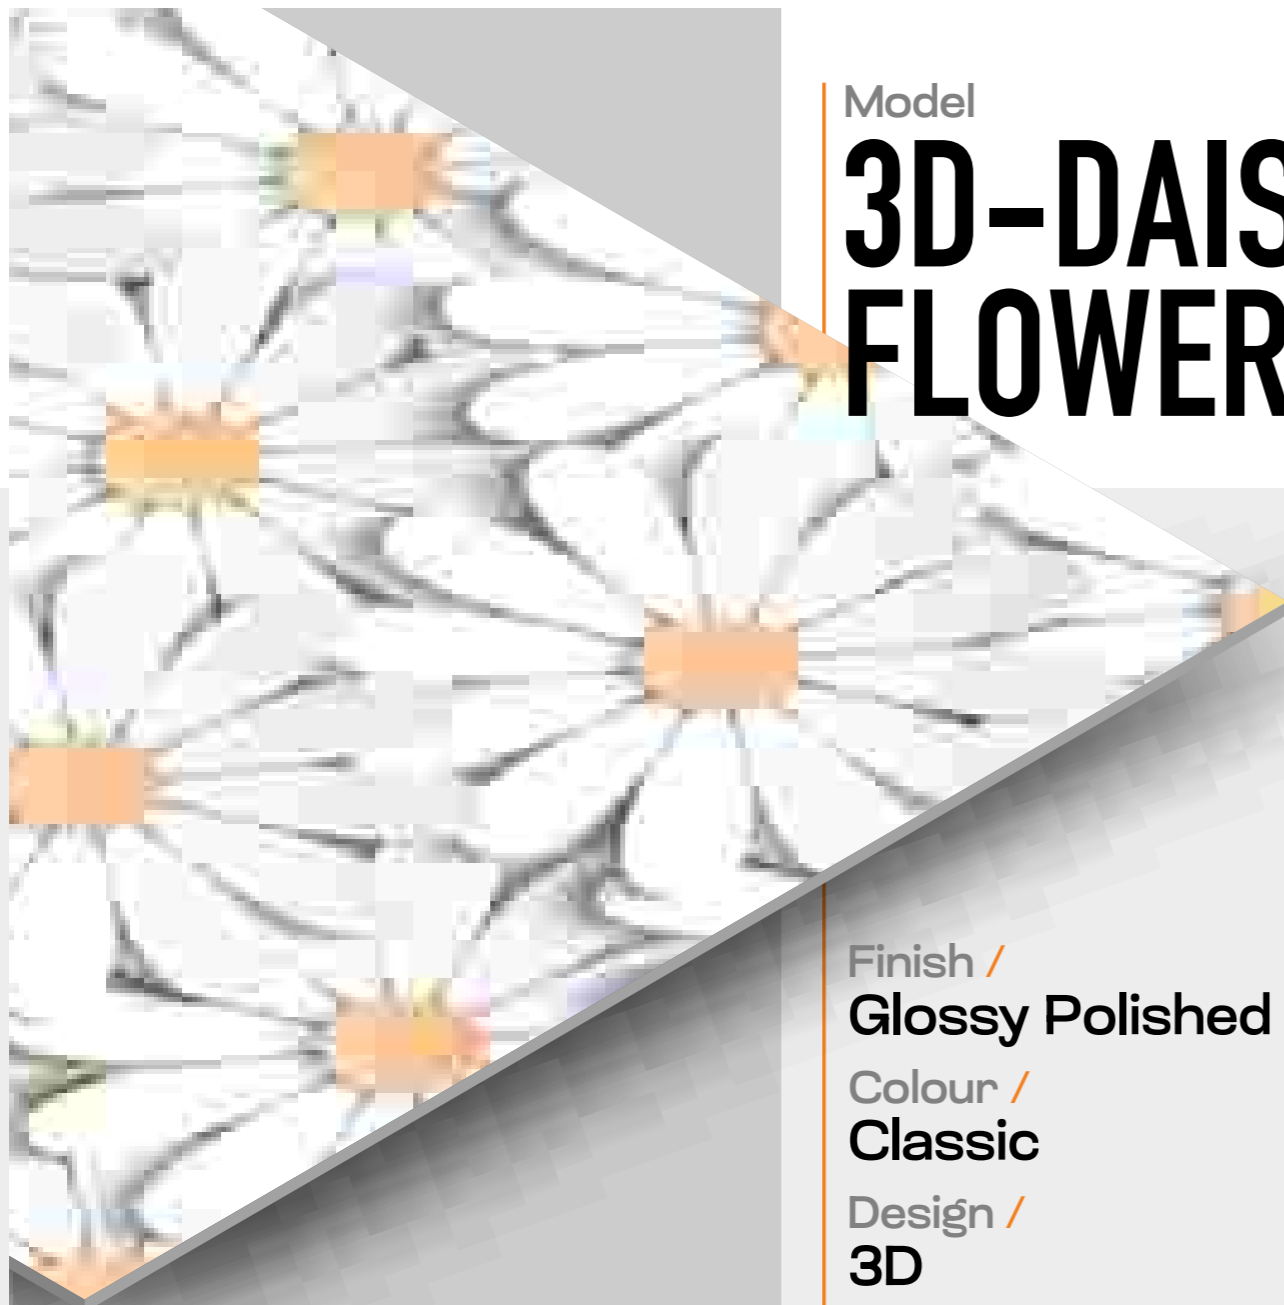

Design Preview /
▶ 3D-Baloon Decor

Technical
Characteristics

Model

3D-BLUE FLOWER

Finish /

Glossy Polished

Colour /

Classic

Design /

3D

**600X
600MM**

Model

3D-DAISY FLOWER

Finish /
Glossy Polished

Colour /
Classic

Design /
3D